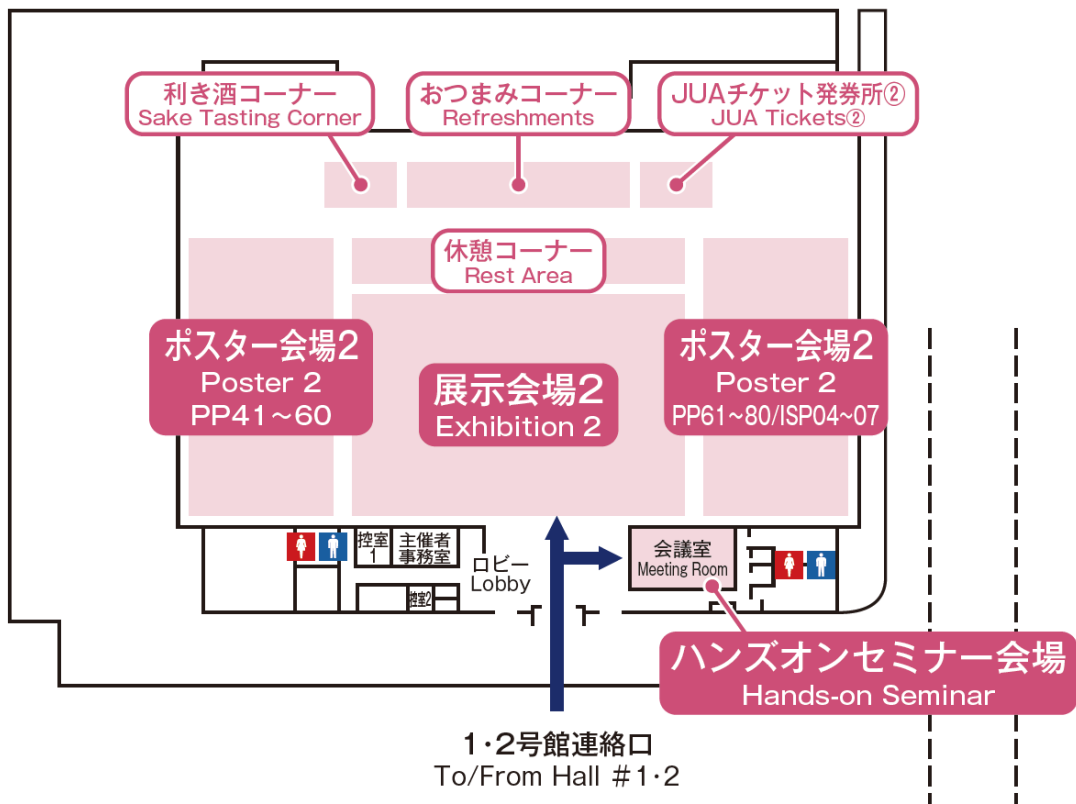

The 110th Annual Meeting of the Japanese Urological Association

Venue Map

The 110th Annual Meeting of the Japanese Urological Association

Kobe Portopia Hotel

1F

The 110th Annual Meeting of the Japanese Urological Association

Kobe Portopia Hotel

B1F

International Party
April 20, 7:00-9:00 PM

2F

The 110th Annual Meeting of the Japanese Urological Association

Kobe International Exhibition Hall No.1

The 110th Annual Meeting of the Japanese Urological Association

Kobe International Exhibition Hall No.2

The 110th Annual Meeting of the Japanese Urological Association

Kobe International Exhibition Hall No.3

1F

The 110th Annual Meeting of the Japanese Urological Association

Kobe International Conference Center

The 110th Annual Meeting of the Japanese Urological Association

Kobe International Conference Center