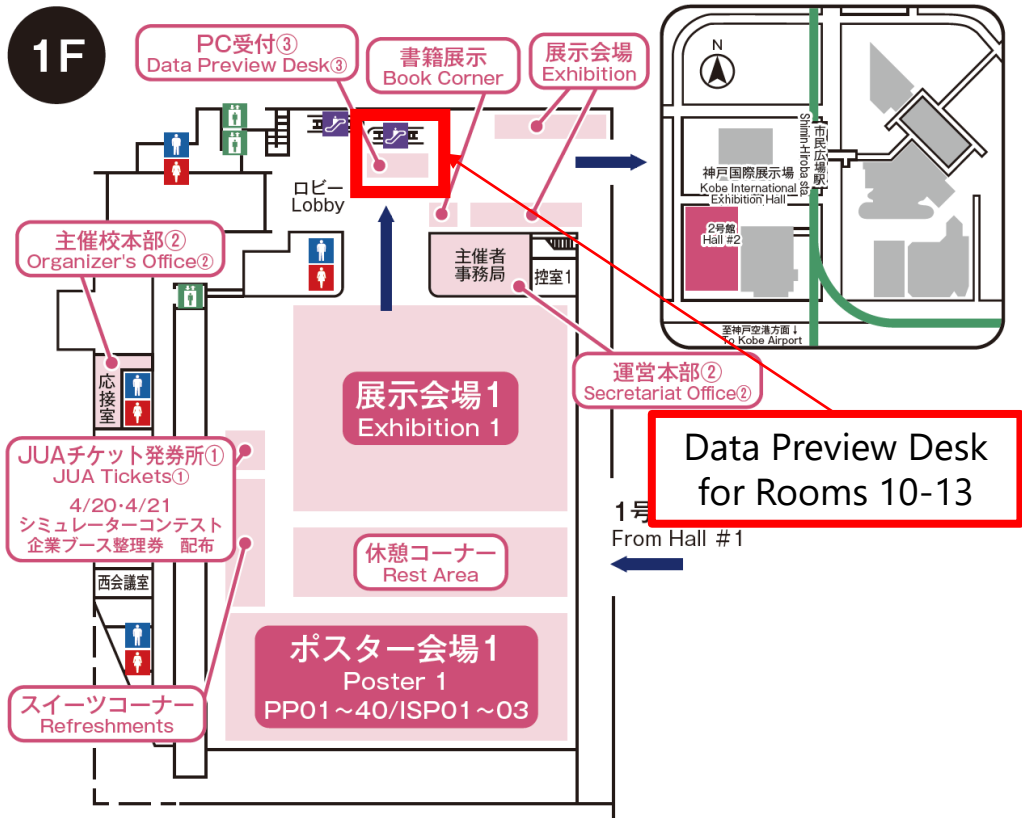

The 110th Annual Meeting of the Japanese Urological Association

Venue Map

The 110th Annual Meeting of the Japanese Urological Association

Kobe Portopia Hotel

1F

The 110th Annual Meeting of the Japanese Urological Association

Kobe Portopia Hotel

B1F

International Party
April 20, 7:00-9:00 PM

2F

The 110th Annual Meeting of the Japanese Urological Association

Kobe International Exhibition Hall No.1

The 110th Annual Meeting of the Japanese Urological Association

Kobe International Exhibition Hall No.2

The 110th Annual Meeting of the Japanese Urological Association

Kobe International Exhibition Hall No.3

1F

The 110th Annual Meeting of the Japanese Urological Association

Kobe International Conference Center

The 110th Annual Meeting of the Japanese Urological Association

Kobe International Conference Center