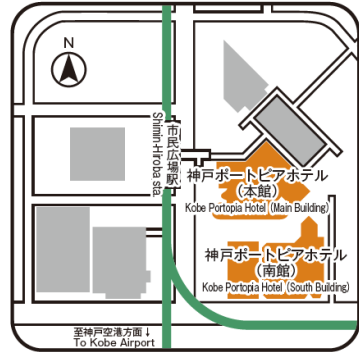

The 110th Annual Meeting of the Japanese Urological Association

Venue Map

The 110th Annual Meeting of the Japanese Urological Association

Kobe Portopia Hotel

1F

The 110th Annual Meeting of the Japanese Urological Association

Kobe Portopia Hotel

B1F

International Party
April 20, 7:00-9:00 PM

2F

The 110th Annual Meeting of the Japanese Urological Association

Kobe International Exhibition Hall No.1

The 110th Annual Meeting of the Japanese Urological Association

Kobe International Exhibition Hall No.2

The 110th Annual Meeting of the Japanese Urological Association

Kobe International Exhibition Hall No.3

1F

The 110th Annual Meeting of the Japanese Urological Association

Kobe International Conference Center

The 110th Annual Meeting of the Japanese Urological Association

Kobe International Conference Center