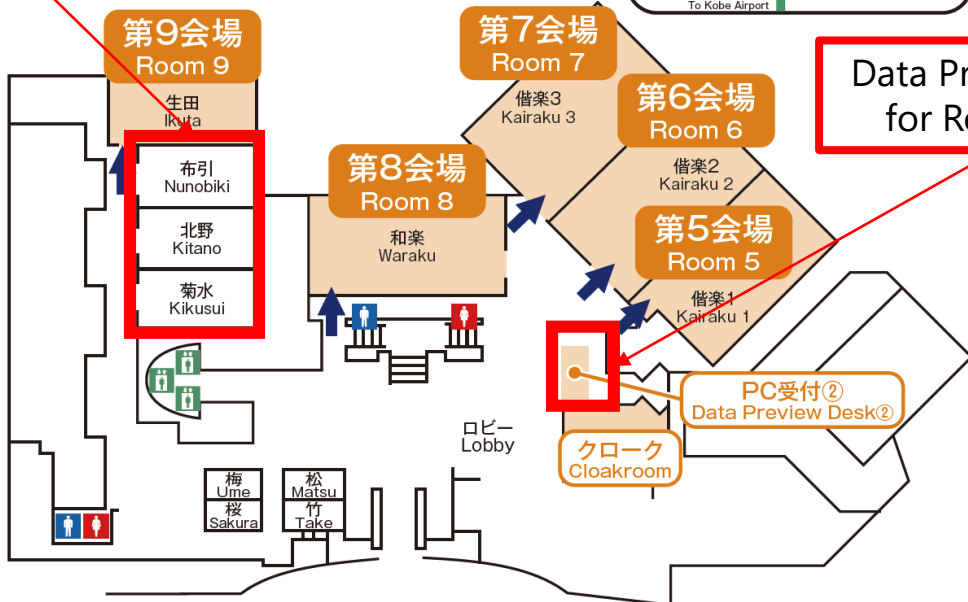

The 110th Annual Meeting of the Japanese Urological Association

Venue Map

The 110th Annual Meeting of the Japanese Urological Association

Kobe Portopia Hotel

1F

The 110th Annual Meeting of the Japanese Urological Association

Kobe Portopia Hotel

B1F

International Party
April 20, 7:00-9:00 PM

2F

The 110th Annual Meeting of the Japanese Urological Association

Kobe International Exhibition Hall No.1

The 110th Annual Meeting of the Japanese Urological Association

Kobe International Exhibition Hall No.2

The 110th Annual Meeting of the Japanese Urological Association

Kobe International Exhibition Hall No.3

1F

The 110th Annual Meeting of the Japanese Urological Association

Kobe International Conference Center

The 110th Annual Meeting of the Japanese Urological Association

Kobe International Conference Center