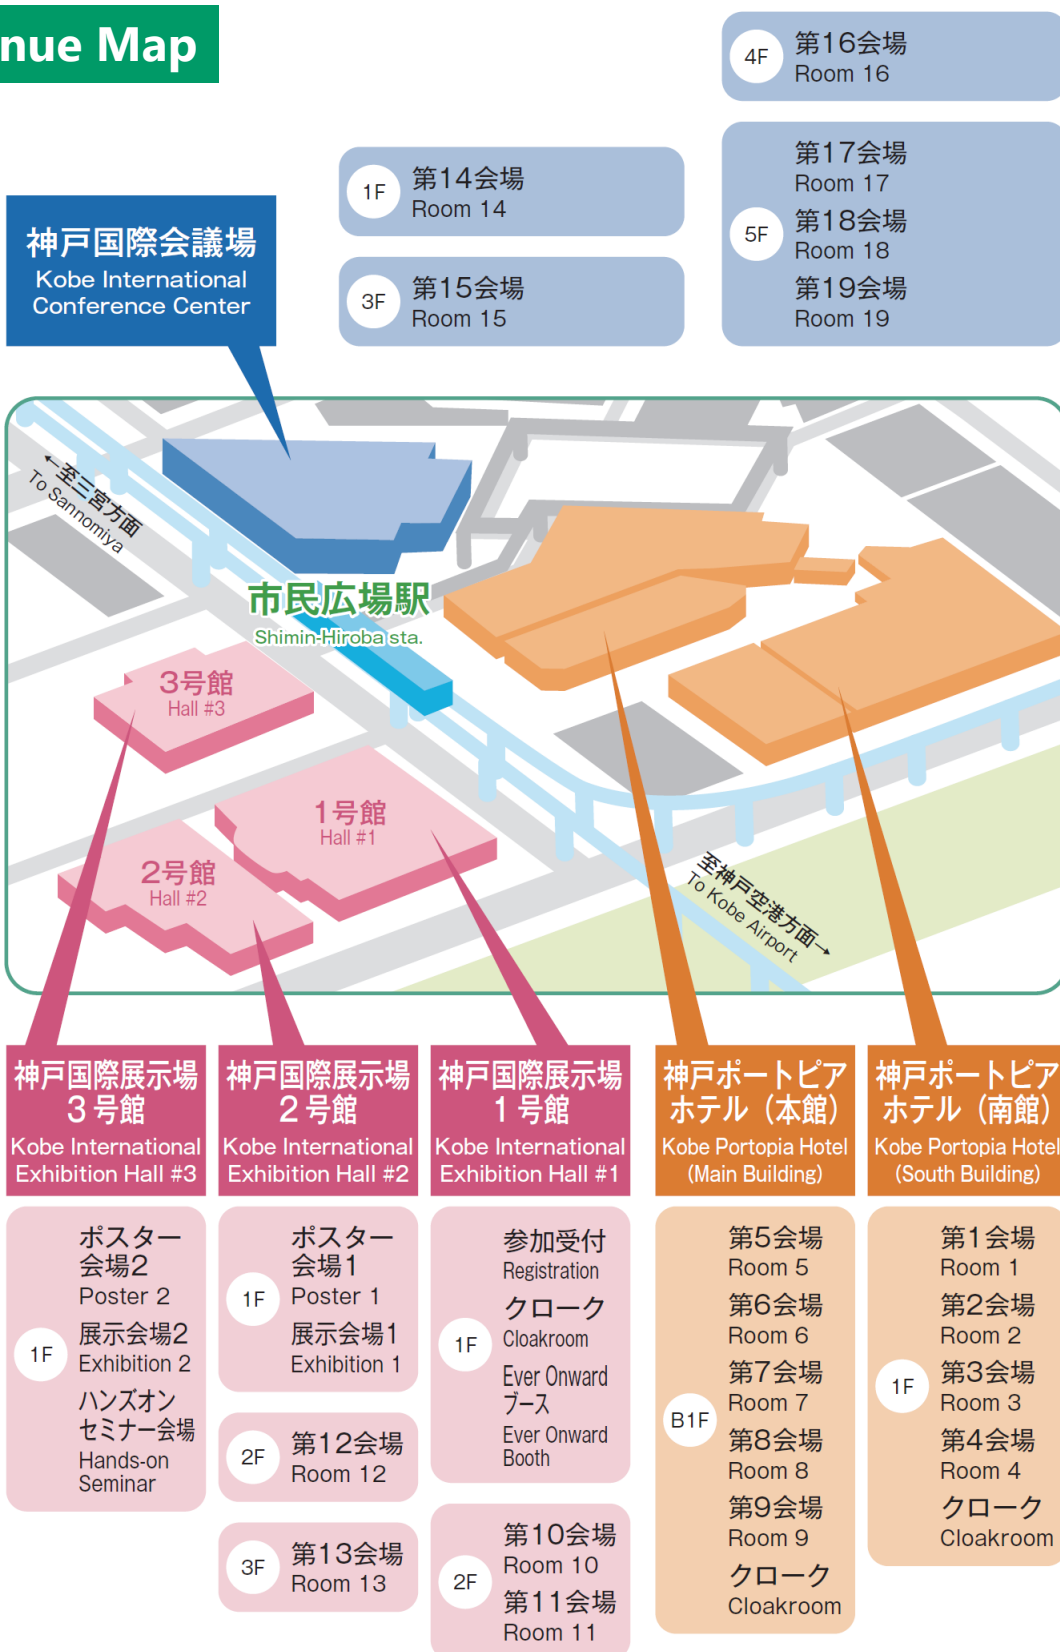

The 110th Annual Meeting of the Japanese Urological Association

Venue Map

The 110th Annual Meeting of the Japanese Urological Association

Kobe Portopia Hotel

1F

The 110th Annual Meeting of the Japanese Urological Association

Kobe Portopia Hotel

B1F

International Party
April 20, 7:00-9:00 PM

2F

The 110th Annual Meeting of the Japanese Urological Association

Kobe International Exhibition Hall No.1

The 110th Annual Meeting of the Japanese Urological Association

Kobe International Exhibition Hall No.2

The 110th Annual Meeting of the Japanese Urological Association

Kobe International Exhibition Hall No.3

1F

The 110th Annual Meeting of the Japanese Urological Association

Kobe International Conference Center

The 110th Annual Meeting of the Japanese Urological Association

Kobe International Conference Center