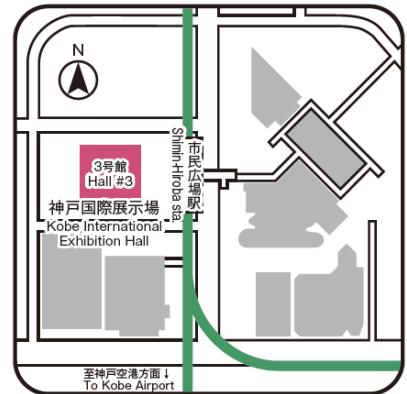

The 110th Annual Meeting of the Japanese Urological Association

Venue Map

The 110th Annual Meeting of the Japanese Urological Association

Kobe Portopia Hotel

1F

The 110th Annual Meeting of the Japanese Urological Association

Kobe Portopia Hotel

B1F

International Party
April 20, 7:00-9:00 PM

2F

The 110th Annual Meeting of the Japanese Urological Association

Kobe International Exhibition Hall No.1

The 110th Annual Meeting of the Japanese Urological Association

Kobe International Exhibition Hall No.2

The 110th Annual Meeting of the Japanese Urological Association

Kobe International Exhibition Hall No.3

1F

The 110th Annual Meeting of the Japanese Urological Association

Kobe International Conference Center

The 110th Annual Meeting of the Japanese Urological Association

Kobe International Conference Center