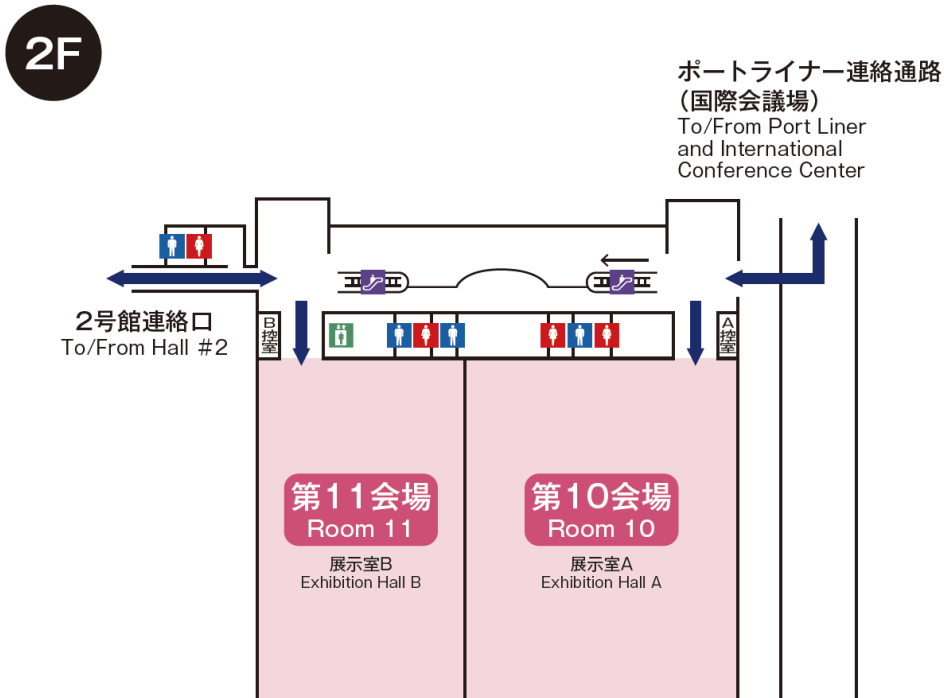

The 110th Annual Meeting of the Japanese Urological Association

Venue Map

The 110th Annual Meeting of the Japanese Urological Association

Kobe Portopia Hotel

1F

The 110th Annual Meeting of the Japanese Urological Association

Kobe Portopia Hotel

B1F

International Party
April 20, 7:00-9:00 PM

2F

The 110th Annual Meeting of the Japanese Urological Association

Kobe International Exhibition Hall No.1

The 110th Annual Meeting of the Japanese Urological Association

Kobe International Exhibition Hall No.2

The 110th Annual Meeting of the Japanese Urological Association

Kobe International Exhibition Hall No.3

1F

The 110th Annual Meeting of the Japanese Urological Association

Kobe International Conference Center

The 110th Annual Meeting of the Japanese Urological Association

Kobe International Conference Center