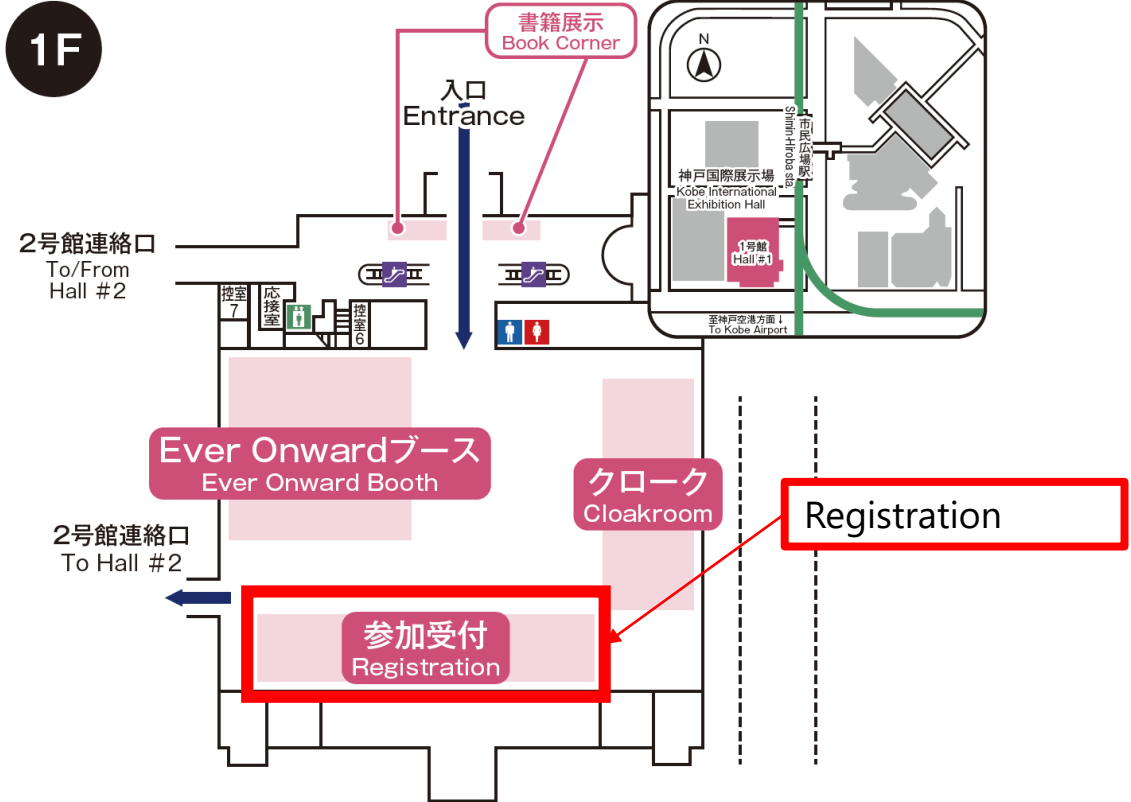

The 110th Annual Meeting of the Japanese Urological Association

Venue Map

The 110th Annual Meeting of the Japanese Urological Association

Kobe Portopia Hotel

1F

The 110th Annual Meeting of the Japanese Urological Association

Kobe Portopia Hotel

B1F

International Party
April 20, 7:00-9:00 PM

2F

The 110th Annual Meeting of the Japanese Urological Association

Kobe International Exhibition Hall No.1

The 110th Annual Meeting of the Japanese Urological Association

Kobe International Exhibition Hall No.2

The 110th Annual Meeting of the Japanese Urological Association

Kobe International Exhibition Hall No.3

1F

The 110th Annual Meeting of the Japanese Urological Association

Kobe International Conference Center

The 110th Annual Meeting of the Japanese Urological Association

Kobe International Conference Center