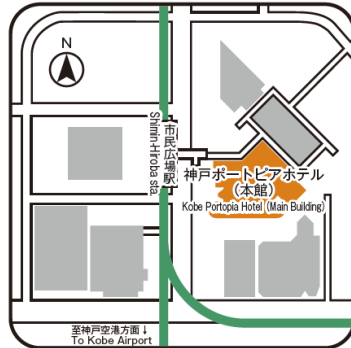

The 110th Annual Meeting of the Japanese Urological Association

Venue Map

The 110th Annual Meeting of the Japanese Urological Association

Kobe Portopia Hotel

1F

The 110th Annual Meeting of the Japanese Urological Association

Kobe Portopia Hotel

B1F

International Party
April 20, 7:00-9:00 PM

2F

The 110th Annual Meeting of the Japanese Urological Association

Kobe International Exhibition Hall No.1

The 110th Annual Meeting of the Japanese Urological Association

Kobe International Exhibition Hall No.2

The 110th Annual Meeting of the Japanese Urological Association

Kobe International Exhibition Hall No.3

1F

The 110th Annual Meeting of the Japanese Urological Association

Kobe International Conference Center

The 110th Annual Meeting of the Japanese Urological Association

Kobe International Conference Center