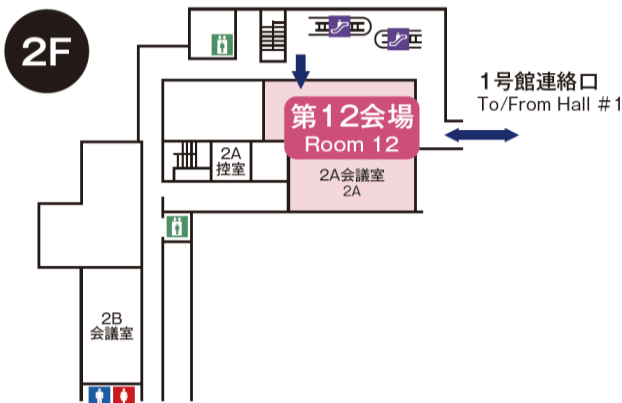

The 110th Annual Meeting of the Japanese Urological Association

Venue Map

The 110th Annual Meeting of the Japanese Urological Association

Kobe Portopia Hotel

1F

The 110th Annual Meeting of the Japanese Urological Association

Kobe Portopia Hotel

B1F

International Party
April 20, 7:00-9:00 PM

2F

The 110th Annual Meeting of the Japanese Urological Association

Kobe International Exhibition Hall No.1

The 110th Annual Meeting of the Japanese Urological Association

Kobe International Exhibition Hall No.2

The 110th Annual Meeting of the Japanese Urological Association

Kobe International Exhibition Hall No.3

1F

The 110th Annual Meeting of the Japanese Urological Association

Kobe International Conference Center

The 110th Annual Meeting of the Japanese Urological Association

Kobe International Conference Center