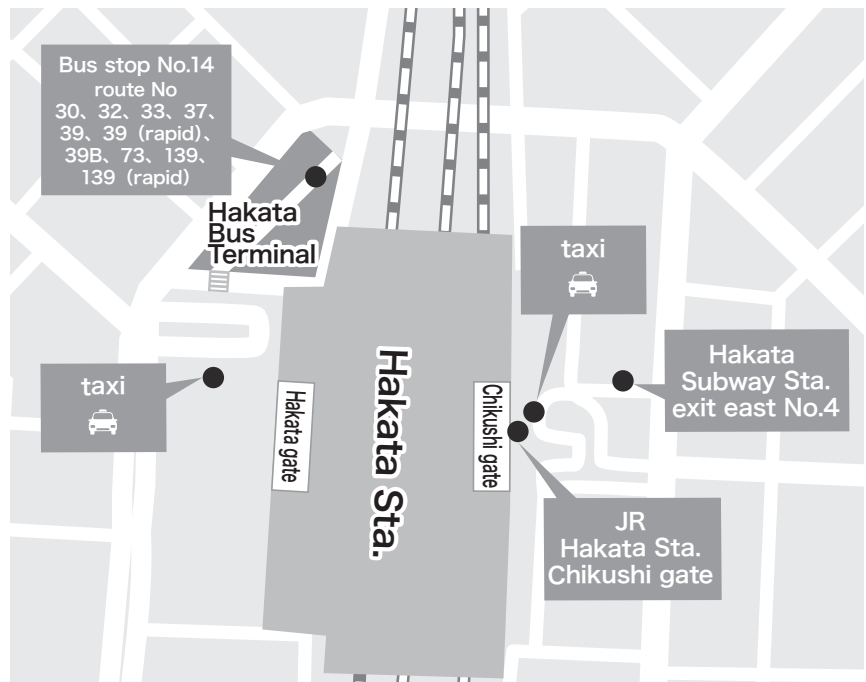

Access

Venue: Hakata International Exhibition Hall & Conference Center

- ◆ Train
 - 13 min. walk from “Chikushi gate” of JR Hakata Station
 - 13 min. walk form “Exit East No.4” of Hakata Subway Station
 - 11 min. walk from “Exit No.7” of Higashihie Subway Station
- ◆ Bus
 - From JR Hakata Station
 - 2 min. walk form Bus stop “Toko2-chome”
 - 4 min. by bus from Bus stop “No.14” of Hakata Bus Terminal to “Toko2-chome”
 - From Fukuoka Airport
 - 1 min. walk form Bus stop “Toko2-chome”
 - 8 min. by bus from Bus stop “Fukuoka Domestic Bus Terminal South” to “Toko2-chome”

Access map

Hakata Station area map

Map of Surrounding Areas

Fukuoka Airport area map

Venue area map