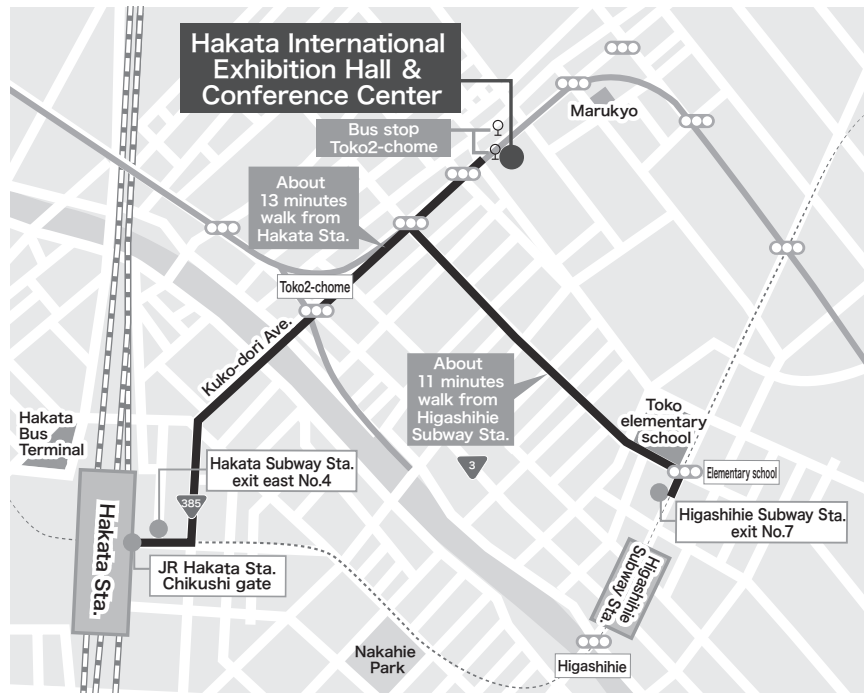

Access

Venue: Hakata International Exhibition Hall & Conference Center

- ◆ Train
 - 13 min. walk from “Chikushi gate” of JR Hakata Station
 - 13 min. walk form “Exit East No.4” of Hakata Subway Station
 - 11 min. walk from “Exit No.7” of Higashihie Subway Station
- ◆ Bus
 - From JR Hakata Station
 - 2 min. walk form Bus stop “Toko2-chome”
 - 4 min. by bus from Bus stop “No.14” of Hakata Bus Terminal to “Toko2-chome”
 - From Fukuoka Airport
 - 1 min. walk form Bus stop “Toko2-chome”
 - 8 min. by bus from Bus stop “Fukuoka Domestic Bus Terminal South” to “Toko2-chome”

Access map

Hakata Station area map

Map of Surrounding Areas

Fukuoka Airport area map

Venue area map