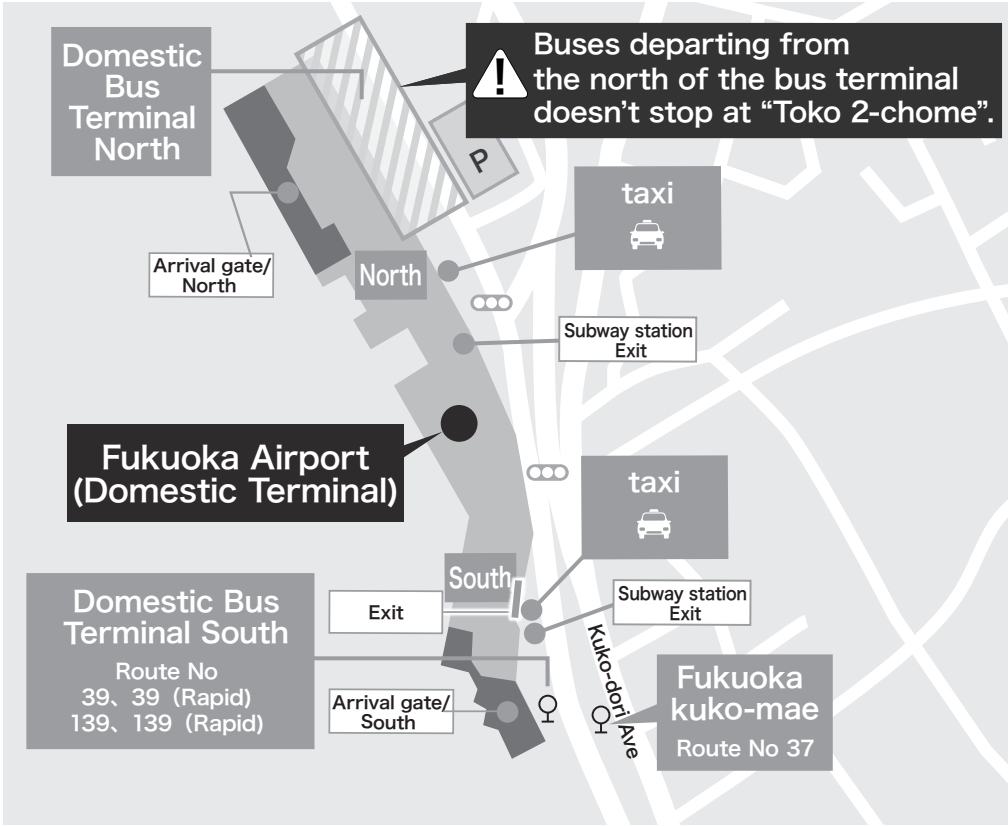

Access

Venue: Hakata International Exhibition Hall & Conference Center

- ◆ Train
 - 13 min. walk from “Chikushi gate” of JR Hakata Station
 - 13 min. walk form “Exit East No.4” of Hakata Subway Station
 - 11 min. walk from “Exit No.7” of Higashihie Subway Station
- ◆ Bus
 - From JR Hakata Station
 - 2 min. walk form Bus stop “Toko2-chome”
 - 4 min. by bus from Bus stop “No.14” of Hakata Bus Terminal to “Toko2-chome”
 - From Fukuoka Airport
 - 1 min. walk form Bus stop “Toko2-chome”
 - 8 min. by bus from Bus stop “Fukuoka Domestic Bus Terminal South” to “Toko2-chome”

Access map

Hakata Station area map

Map of Surrounding Areas

Fukuoka Airport area map

Venue area map