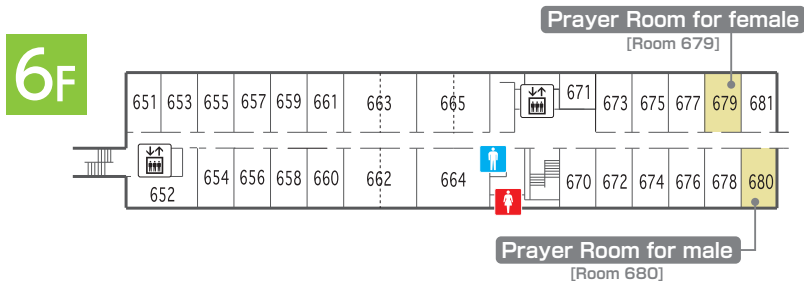

# Kyoto International Conference Center

Main Building

1F

Floor Plan

Event Hall

1F

New Hall

Annex Hall