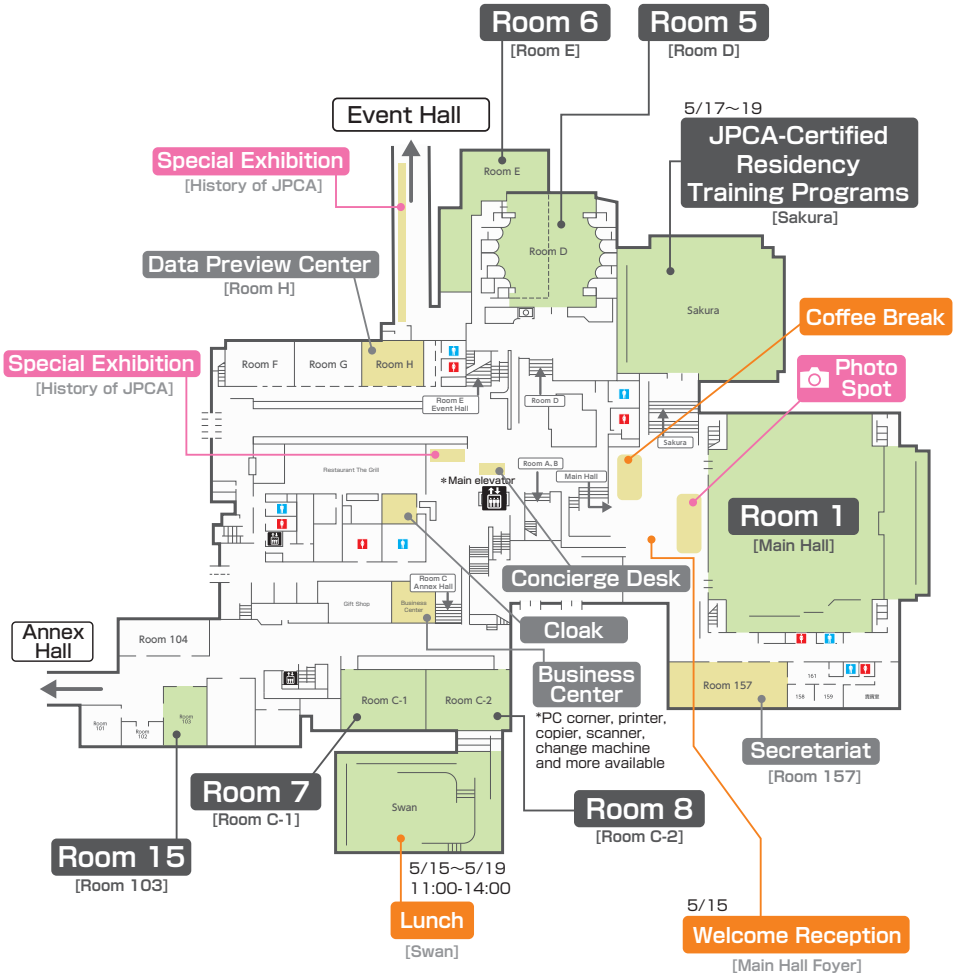

# Kyoto International Conference Center

Main Building

1F

Floor Plan

Event Hall

1F

New Hall

Annex Hall

1F