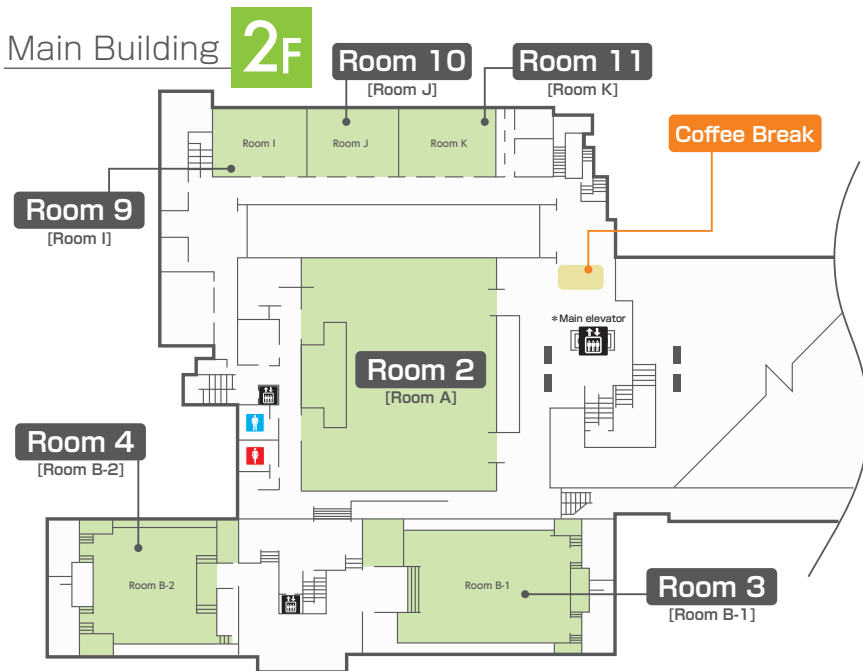

# Kyoto International Conference Center

Main Building

1F

Floor Plan

Event Hall

1F

New Hall

Annex Hall