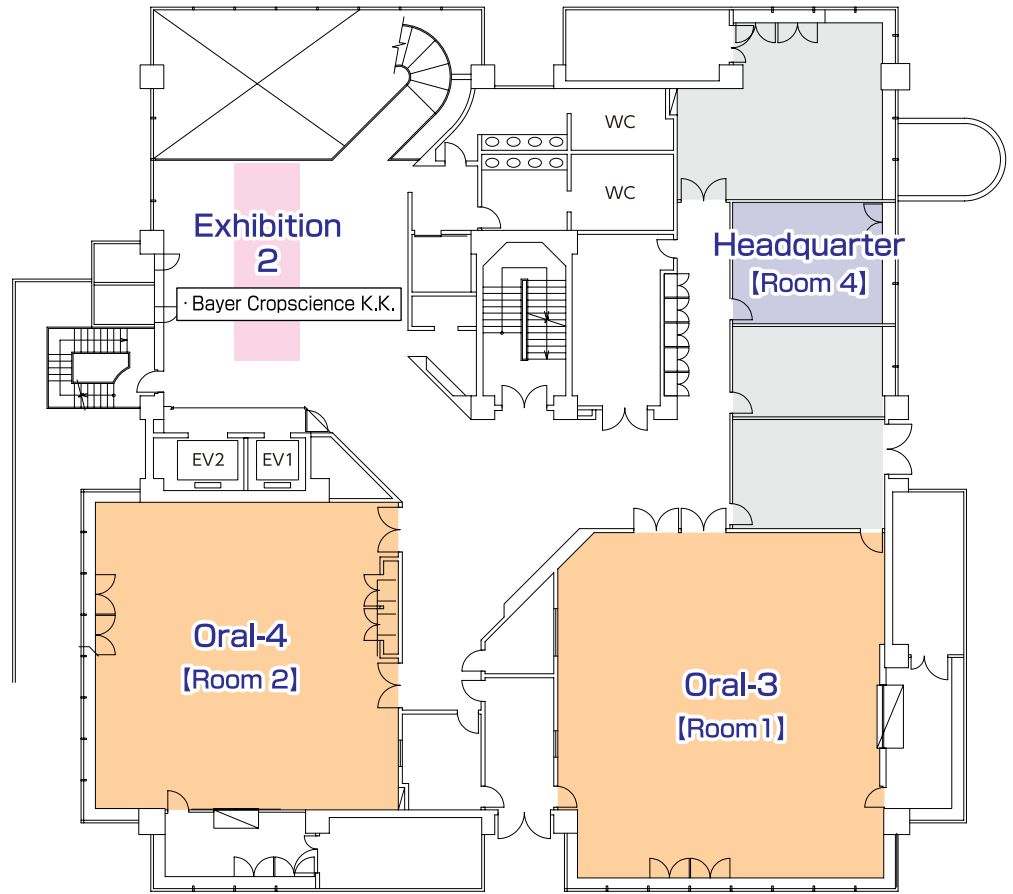

Floor Map

Kyoto Research Park

East Area Bldg #1

4F

West Area Bldg #4

2F

B1F