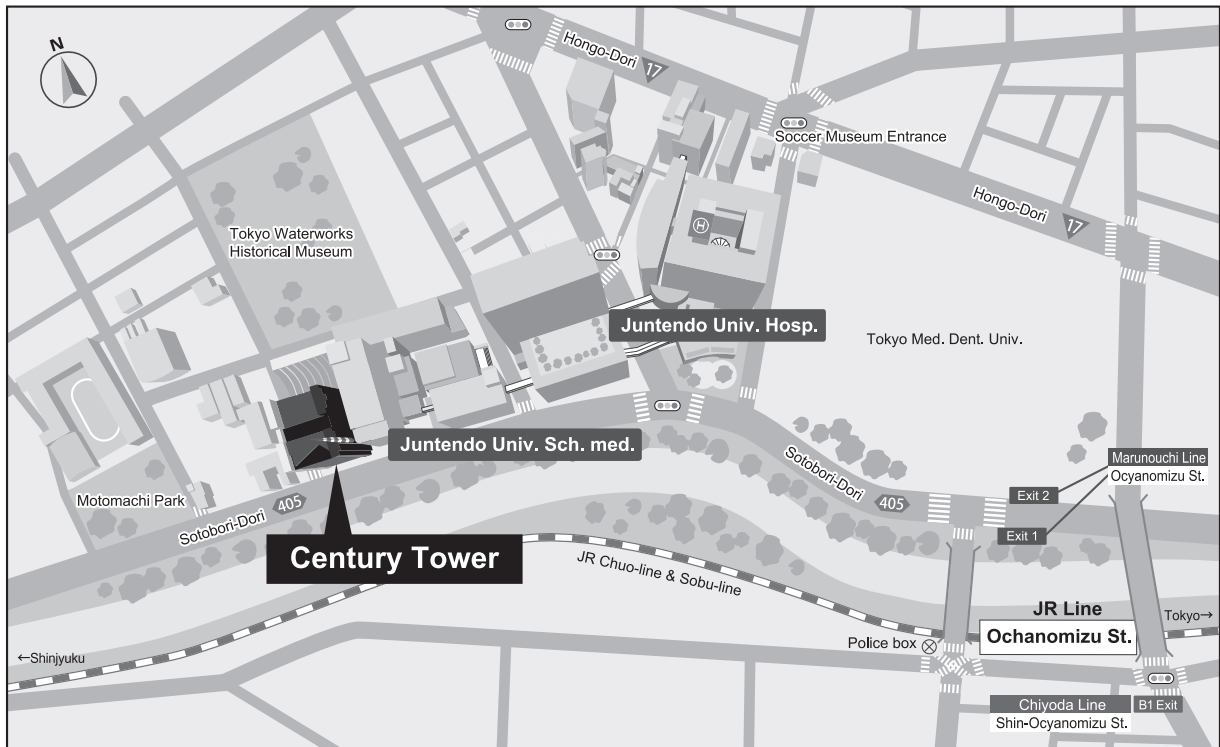

## CONGRESS SITE

### Access

JR : Chuo-line & Sobu-line "Ochanomizu Station"

Subway : Marunouchi-line "Ochanomizu Station"

Subway : Chiyoda-line "Shin-Ochanomizu Station"

\* Approx. 8 min on foot from the stations